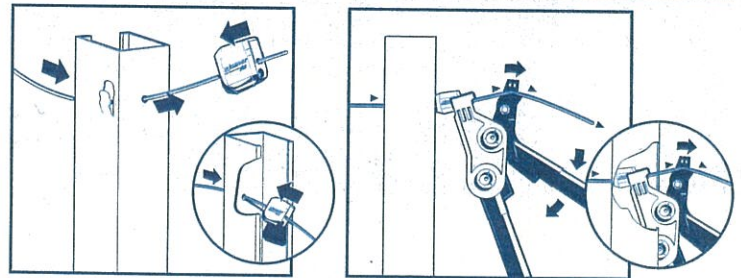

WARNING : Use these products only with the recommended wire.
WEAR SAFETY GLASSES and use extreme care when handling wire to avoid possible injury from sharp edges.

Gripple and Gripple Plus are registered trademarks of Gripple Ltd. World patented.
Made in Sheffield, UK.

grippleplus.com

- Wire Joiner & Tensioner • Tendeur / Raboureur
- Drahtverbinder-Spanner • Morsetto per Unire e Tendere
- Tensor • Conector e Esticador

Gripple Twister