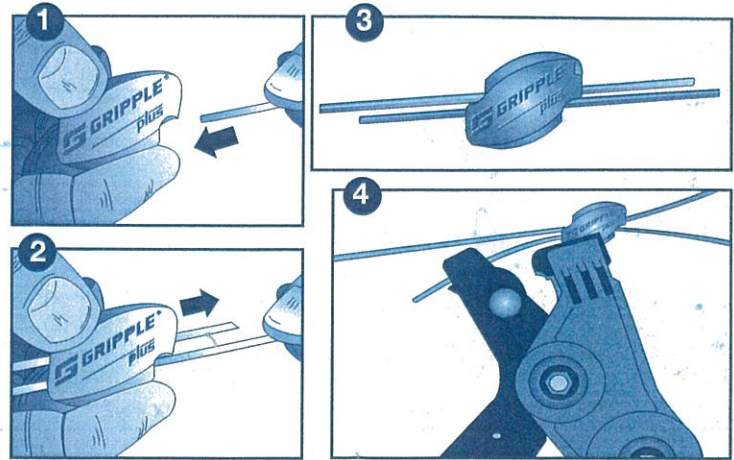

GRIPPLE®
plus

Type	Wire - mm	Wire - SWG	Max. load
Small	1.40 - 2.20	17 - 13	300 kg / 660 lb
Medium	2.00 - 3.25 2 x 1.6 Barbed	14 - 10 15½ Barb	400 kg / 880 lb
Jumbo	2.50 - 3.15	12½ - 10	600 kg / 1320 lb
Large	3.25 - 4.20	10 - 7½	600 kg / 1320 lb
Barbed	2 x 2.5 Barbed	12½ Barb	150 kg / 330 lb

Gripple Limited, The Old West Gun Works, Savile Street East, Sheffield, S4 7UQ, UK.
Tel: +44 (0)114 275 2255, Fax: +44 (0)114 275 1155, email: info@gripple.com

grippleplus.com

Setting key for adjustment

INST-GP-MULTILANG

The Wire Joiner & Tensioner in ONE

- H-Post Kit • Kit Jambe de Force • Diagonalverstrebnungs-set
- Kit per Doppia T • Kit para Anclaje de Postes en H
- Kit de Escoras em H

- End Post Anchor Kit • Kit d'Amarrage pour Piquets de Tête
- Endpostenverankerungs-set • Kit di Ancoraggio per Pali di Testata
- Kit para Anclaje de Postes • Kit de Ancoragem de Escoras

WARNING : Use these products only with the recommended wire.
WEAR SAFETY GLASSES and use extreme care when handling wire to avoid possible injury from sharp edges.

Gripple and Gripple Plus are registered trademarks of Gripple Ltd. World patented.
Made in Sheffield, UK.

grippleplus.com

- Wire Joiner & Tensioner • Tendeur / Raboureur
- Drahtverbinder-Spanner • Morsetto per Unire e Tendere
- Tensor • Conector e Esticador

Gripple Twister

The Wire Joiner & Tensioner in ONE